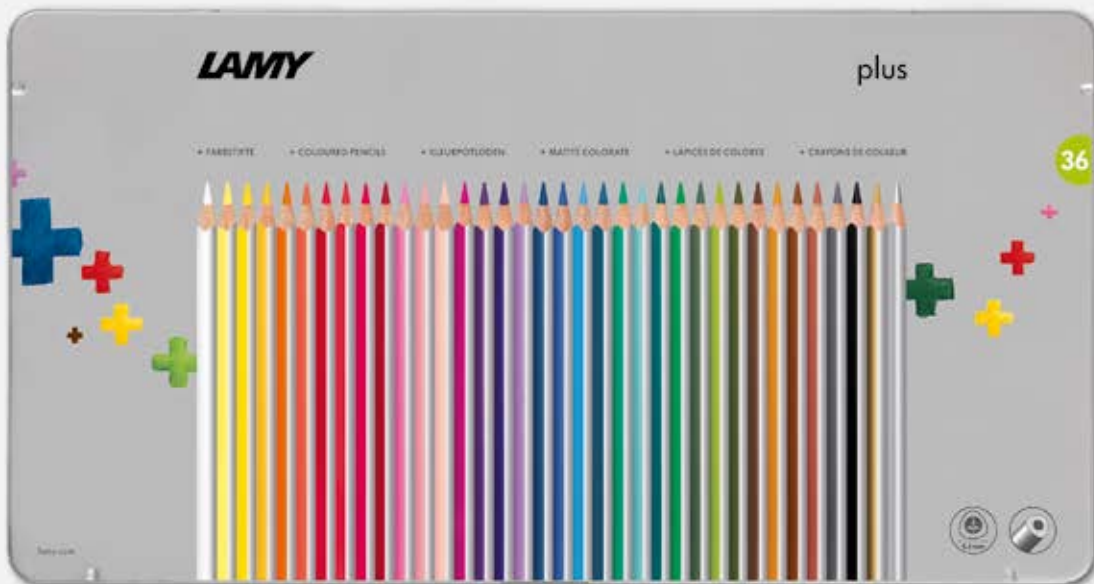

plus

3plus

Coloured pencils 3plus · Lápices de colores 3plus

Extra-thick lead Ø 10 mm, coloured pencil Ø 15 mm · 3 in 1: colour, watercolour and wax crayon · water-soluble crayons that also draw on smooth surfaces · ergonomic square shape · matt surface · high colour brilliance