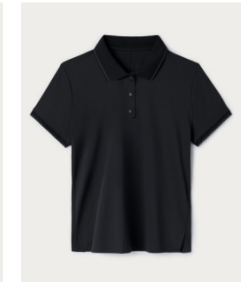

**COURSE TO COURT SLEEVELESS POLO**

Style #: 200042-278  
 Season: CORE - S  
 M.S.R.P.: \$88.00  
 Sizes: XS - XXXL  
 Color: SAND

**COURSE TO COURT SLEEVELESS POLO**

Style #: 200042-405  
 Season: CORE  
 M.S.R.P.: \$88.00  
 Sizes: XS - XXXL  
 Color: NAVY BLUE

**COURSE TO COURT SLEEVELESS POLO**

Style #: 200042-003  
 Season: SEASONAL CORE  
 M.S.R.P.: \$88.00  
 Sizes: XS - XXXL  
 Color: BLACK

**COURSE TO COURT SLEEVELESS ZIP POLO**

Style #: 200577-003  
 Season: 25-FAL  
 M.S.R.P.: \$88.00  
 Sizes: XS - XXL  
 Color: BLACK

**COURSE TO COURT SNAP POLO**

Style #: 200562-110  
 Season: 25-FAL  
 M.S.R.P.: \$98.00  
 Sizes: XS - XXL  
 Color: SNOW WHITE

**COURSE TO COURT SNAP POLO**

Style #: 200562-405  
 Season: 25-FAL  
 M.S.R.P.: \$98.00  
 Sizes: XS - XXL  
 Color: NAVY BLUE